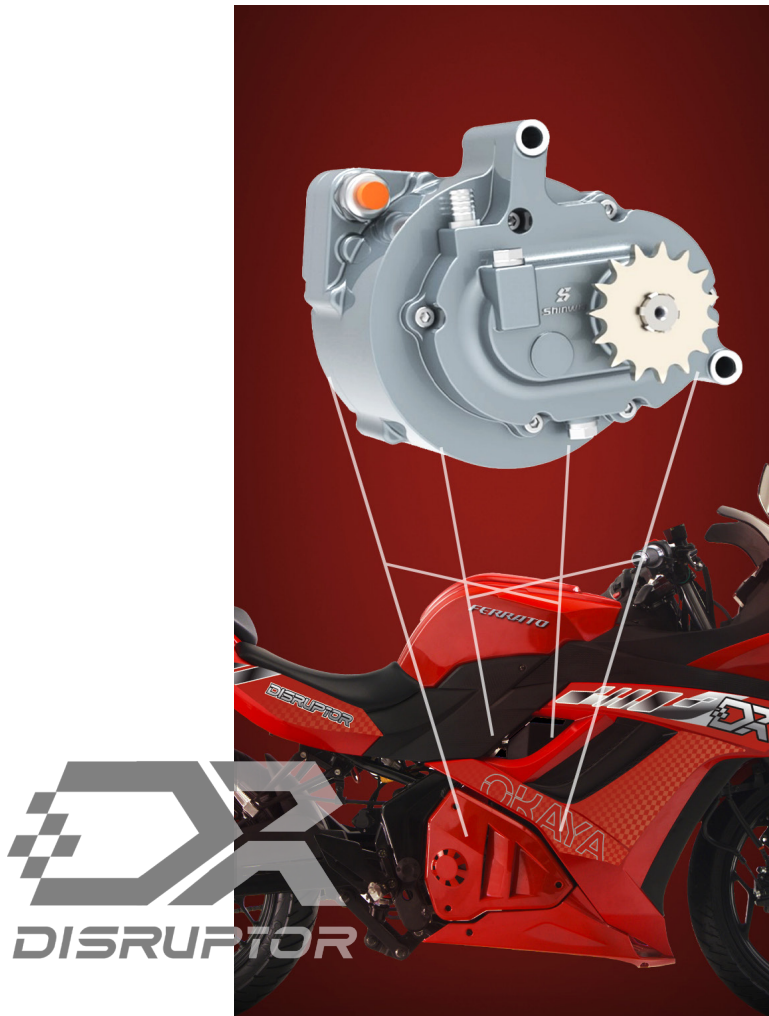

THE NEW COOL

**Disruptor Bikes from Ferrato
Engineered by Okaya**

GET CLOSER TO THE FUTURE!

**MERGE TIMELESS DESIGN WITH
GROUNDBREAKING TECHNOLOGY TO
REDEFINE WHAT RIDING CAN BE.**

Ferrato brings new meaning to premium mobility. Each of our designs reflects a commitment to excellence, merging timeless Italian elegance with advanced innovation. In a world where distinction is rare, Ferrato stands out as a beacon of sophistication and futuristic design.

UPGRADES.

POWER:

6.37 KW

Engineered for versatility, Disruptor's power settings cater to both the daily commuter and the weekend warrior. The powerful PMSM motor delivers the thrill that you are looking for.

SPEED:

95 KMPH

Speed into the future at an exhilarating pace with Disruptor, capable of reaching top speed of 95 kmph. Designed for adrenaline seekers, this bike blurs the landscape with speed, ensuring thrilling journeys and rapid transit everywhere you go.

DISRUPTOR

TORQUE:

NOMINAL: 45 NM

PEAK: 228 NM

Experience the raw strength of Disruptor with torque that peaks at an astonishing 228 Nm. Liftoff and glide at full speed with instant torque of 45 Nm which provides steady acceleration to a breathtaking peak that promises to thrust you forward, Disruptor ensures superior grip and responsive handling across all terrains.